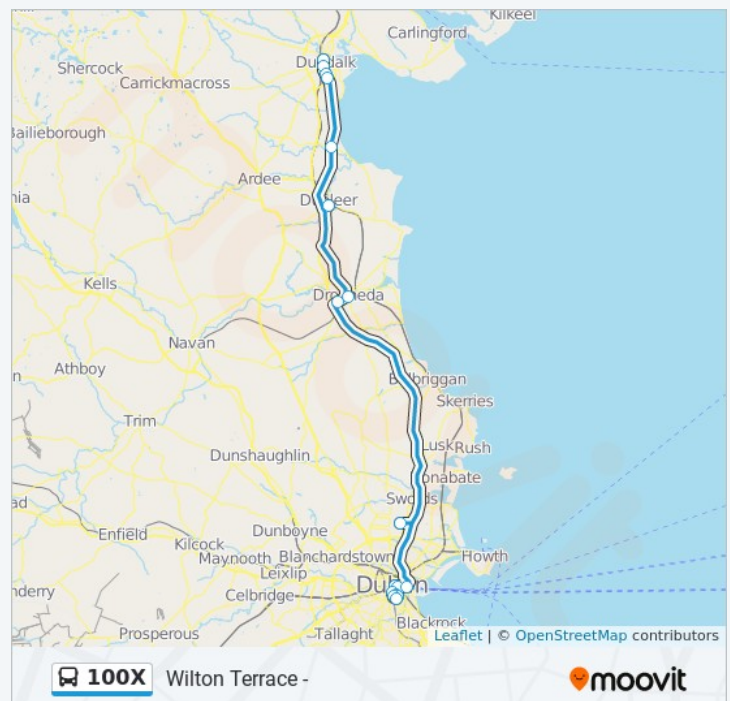

16 Glenwood, Dundalk

Dublin Road Stop 100521

44 Dublin Street, Dundalk

The Long Walk Stop 105091

## 100X bus Time Schedule

Wilton Terrace - Route Timetable:

Sunday	7:40 AM - 11:40 PM
Monday	6:40 AM - 11:40 PM
Tuesday	6:40 AM - 11:40 PM
Wednesday	6:40 AM - 11:40 PM
Thursday	6:40 AM - 11:40 PM
Friday	6:40 AM - 11:40 PM
Saturday	6:40 AM - 11:40 PM

## 100X bus Info

**Direction:** Wilton Terrace -

**Stops:** 17

**Trip Duration:** 115 min

**Line Summary:** Wilton Terrace Stop 135311, Lower Baggot Street, Pembroke Street Lwr Stop 136151, Leeson St Lower Stop 135301, Dublin (Dawson St), Custom House Quay Stop 135271, Jury's Inn Custom House Quay, North Wall North Wall Quay, Dublin Airport Stop 111951, Donore Road Stop 136141, Drogheda Bus Station Stop 135951, Dunleer Stop 131631, Castlebellingham Stop 131411, Dundalk It Stop 107011, Dundalk Hospital Stop 131211, Dublin Road Stop 100521, The Long Walk Stop 105091