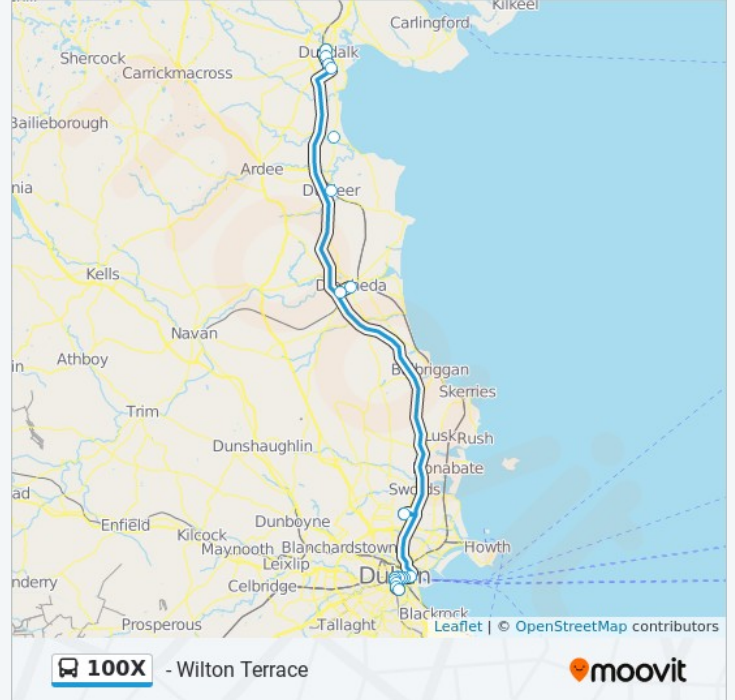

College Street Stop 105001

Grafton Street, Dublin

Dublin City South, Kildare Street

29 Kildare Street, Dublin

Leeson St Lower Stop 135301

94 Leeson Street Lower, Dublin

Wilton Terrace Stop 100131

25 Fitzwilliam Place, Dublin